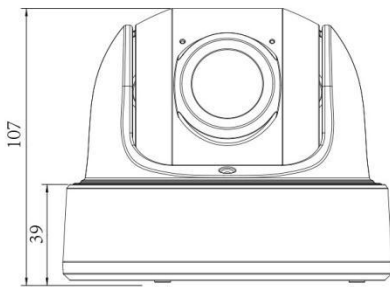

AI 180° Panoramic Mini Dome Network Camera

Intelligent Analytics	Video Analysis	Region Entrance, Region Exiting, Advanced Motion Detection, Tamper Detection, Line Crossing, Loitering, Object Left, Object Removed
	People Counting& Report	Count the number of people entering or exiting, up to 4 detection areas for regional people counting
System	Storage	Support microSD/SDHC/SDXC Card Local Storage, up to 256G
	Advanced Function	Heat Map, BLC, HLC, 2D DNR, 3D DNR, Defog, AWB, IP Address Filtering, AGC, Anti-flicker, Corridor Mode, Deblur, Watermark
	SIP/VoIP Support	Yes, Voice & Video-over-IP
	Event Trigger	Motion Detection, Network Disconnection, Audio Alarm, etc.
	Event Action	FTP Upload, SMTP Upload, SD Card Record, SIP Phone, HTTP Notification, etc.
	System Compatibility	ONVIF Profile G & Q & S & T, API
General	Working Temperature	-40°C~60°C
	Working Humidity	0~95%(Non-condensing)
	Power Supply	PoE (802.3af) / DC 12V ± 10%
	Power Consumption	7W MAX 10W MAX (With IR on)
	Weather Proof	Up to IP67-rated for Weather-resistant Performance
	Housing	Vandal-proof IK10-rated Metal Housing
	Weight	853g
	Dimensions	Φ127mmX107mm
	Warranty	3/5 Years

V8.03

AI 180° Panoramic Mini Dome Network Camera

Structure Diagrams

Units: mm

Accessories Support

A01 Pole Mount

Weight: 720g
Dimensions: 170*51.5*152.6mm

A03 External Corner Bracket

Weight: 900g
Dimensions: 170*152.5*76.3mm

A71 Wall Mount

Weight: 530g
Dimensions: 162*124*78 mm

Milesight | www.milesight.com

Contact Us: sales@milesight.com support@milesight.com

Add: 220 NE 51st Street, Oakland Park, Florida 33334, USA
Tel: +1-800-561-0485