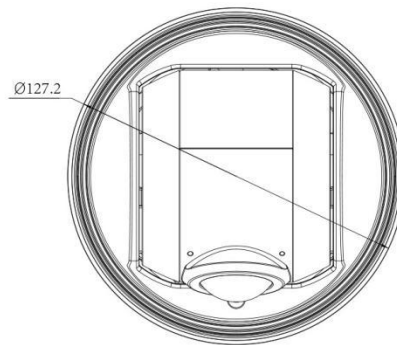

AI 180° Panoramic Mini Dome Network Camera

Intelligent Analytics	Video Analysis	Region Entrance, Region Exiting, Advanced Motion Detection, Tamper Detection, Line Crossing, Loitering, Object Left, Object Removed
	People Counting& Report	Count the number of people entering or exiting, up to 4 detection areas for regional people counting
System	Storage	Support microSD/SDHC/SDXC Card Local Storage, up to 256G
	Advanced Function	Heat Map, BLC, HLC, 2D DNR, 3D DNR, Defog, AWB, IP Address Filtering, AGC, Anti-flicker, Corridor Mode, Deblur, Watermark
	SIP/VoIP Support	Yes, Voice & Video-over-IP
	Event Trigger	Motion Detection, Network Disconnection, Audio Alarm, etc.
	Event Action	FTP Upload, SMTP Upload, SD Card Record, SIP Phone, HTTP Notification, etc.
	System Compatibility	ONVIF Profile G & Q & S & T, API
General	Working Temperature	-40°C~60°C
	Working Humidity	0~95%(Non-condensing)
	Power Supply	PoE (802.3af) / DC 12V ± 10%
	Power Consumption	7W MAX 10W MAX (With IR on)
	Weather Proof	Up to IP67-rated for Weather-resistant Performance
	Housing	Vandal-proof IK10-rated Metal Housing
	Weight	853g
	Dimensions	Φ127mmX107mm
	Warranty	3/5 Years

V8.03

AI 180° Panoramic Mini Dome Network Camera

Structure Diagrams

Units: mm

Accessories Support

A01 Pole Mount

Weight: 720g
Dimensions: 170*51.5*152.6mm

A03 External Corner Bracket

Weight: 900g
Dimensions: 170*152.5*76.3mm

A71 Wall Mount

Weight: 530g
Dimensions: 162*124*78 mm

Milesight | www.milesight.com

Contact Us: sales@milesight.com support@milesight.com

Add: 220 NE 51st Street, Oakland Park, Florida 33334, USA
Tel: +1-800-561-0485