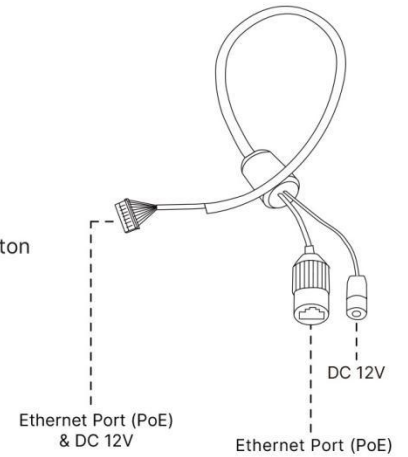

AI 180° Panoramic Mini Dome Network Camera

Intelligent Analytics	Video Analysis	Region Entrance, Region Exiting, Advanced Motion Detection, Tamper Detection, Line Crossing, Loitering, Object Left, Object Removed
	People Counting& Report	Count the number of people entering or exiting, up to 4 detection areas for regional people counting
System	Storage	Support microSD/SDHC/SDXC Card Local Storage, up to 256G
	Advanced Function	Heat Map, BLC, HLC, 2D DNR, 3D DNR, Defog, AWB, IP Address Filtering, AGC, Anti-flicker, Corridor Mode, Deblur, Watermark
	SIP/VoIP Support	Yes, Voice & Video-over-IP
	Event Trigger	Motion Detection, Network Disconnection, Audio Alarm, etc.
	Event Action	FTP Upload, SMTP Upload, SD Card Record, SIP Phone, HTTP Notification, etc.
	System Compatibility	ONVIF Profile G & Q & S & T, API
General	Working Temperature	-40°C~60°C
	Working Humidity	0~95%(Non-condensing)
	Power Supply	PoE (802.3af) / DC 12V ± 10%
	Power Consumption	7W MAX 10W MAX (With IR on)
	Weather Proof	Up to IP67-rated for Weather-resistant Performance
	Housing	Vandal-proof IK10-rated Metal Housing
	Weight	853g
	Dimensions	Φ127mmX107mm
	Warranty	3/5 Years

V8.03

AI 180° Panoramic Mini Dome Network Camera

Structure Diagrams

Units: mm

Accessories Support

A01 Pole Mount

Weight: 720g
Dimensions: 170*51.5*152.6mm

A03 External Corner Bracket

Weight: 900g
Dimensions: 170*152.5*76.3mm

A71 Wall Mount

Weight: 530g
Dimensions: 162*124*78 mm

Milesight | www.milesight.com

Contact Us: sales@milesight.com support@milesight.com

Add: 220 NE 51st Street, Oakland Park, Florida 33334, USA
Tel: +1-800-561-0485