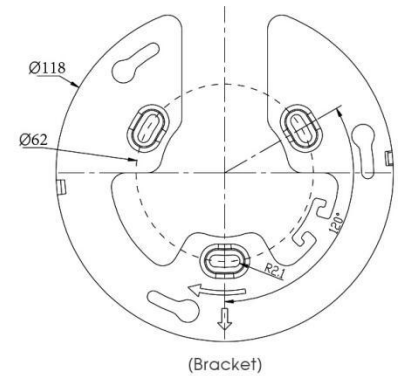

AI 180° Panoramic Mini Dome Network Camera

Intelligent Analytics	Video Analysis	Region Entrance, Region Exiting, Advanced Motion Detection, Tamper Detection, Line Crossing, Loitering, Object Left, Object Removed
	People Counting& Report	Count the number of people entering or exiting, up to 4 detection areas for regional people counting
System	Storage	Support microSD/SDHC/SDXC Card Local Storage, up to 256G
	Advanced Function	Heat Map, BLC, HLC, 2D DNR, 3D DNR, Defog, AWB, IP Address Filtering, AGC, Anti-flicker, Corridor Mode, Deblur, Watermark
	SIP/VoIP Support	Yes, Voice & Video-over-IP
	Event Trigger	Motion Detection, Network Disconnection, Audio Alarm, etc.
	Event Action	FTP Upload, SMTP Upload, SD Card Record, SIP Phone, HTTP Notification, etc.
	System Compatibility	ONVIF Profile G & Q & S & T, API
General	Working Temperature	-40°C~60°C
	Working Humidity	0~95%(Non-condensing)
	Power Supply	PoE (802.3af) / DC 12V ± 10%
	Power Consumption	7W MAX 10W MAX (With IR on)
	Weather Proof	Up to IP67-rated for Weather-resistant Performance
	Housing	Vandal-proof IK10-rated Metal Housing
	Weight	853g
	Dimensions	Φ127mmX107mm
	Warranty	3/5 Years

V8.03

AI 180° Panoramic Mini Dome Network Camera

Structure Diagrams

Units: mm

Accessories Support

A01 Pole Mount

Weight: 720g
Dimensions: 170*51.5*152.6mm

A03 External Corner Bracket

Weight: 900g
Dimensions: 170*152.5*76.3mm

A71 Wall Mount

Weight: 530g
Dimensions: 162*124*78 mm

Milesight | www.milesight.com

Contact Us: sales@milesight.com support@milesight.com

Add: 220 NE 51st Street, Oakland Park, Florida 33334, USA
Tel: +1-800-561-0485