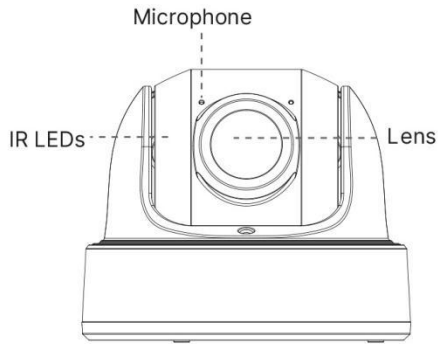

AI 180° Panoramic Mini Dome Network Camera

Intelligent Analytics	Video Analysis	Region Entrance, Region Exiting, Advanced Motion Detection, Tamper Detection, Line Crossing, Loitering, Object Left, Object Removed
	People Counting& Report	Count the number of people entering or exiting, up to 4 detection areas for regional people counting
System	Storage	Support microSD/SDHC/SDXC Card Local Storage, up to 256G
	Advanced Function	Heat Map, BLC, HLC, 2D DNR, 3D DNR, Defog, AWB, IP Address Filtering, AGC, Anti-flicker, Corridor Mode, Deblur, Watermark
	SIP/VoIP Support	Yes, Voice & Video-over-IP
	Event Trigger	Motion Detection, Network Disconnection, Audio Alarm, etc.
	Event Action	FTP Upload, SMTP Upload, SD Card Record, SIP Phone, HTTP Notification, etc.
	System Compatibility	ONVIF Profile G & Q & S & T, API
General	Working Temperature	-40°C~60°C
	Working Humidity	0~95%(Non-condensing)
	Power Supply	PoE (802.3af) / DC 12V ± 10%
	Power Consumption	7W MAX 10W MAX (With IR on)
	Weather Proof	Up to IP67-rated for Weather-resistant Performance
	Housing	Vandal-proof IK10-rated Metal Housing
	Weight	853g
	Dimensions	Φ127mmX107mm
	Warranty	3/5 Years

V8.03

AI 180° Panoramic Mini Dome Network Camera

Structure Diagrams

Units: mm

Accessories Support

A01 Pole Mount

Weight: 720g
Dimensions: 170*51.5*152.6mm

A03 External Corner Bracket

Weight: 900g
Dimensions: 170*152.5*76.3mm

A71 Wall Mount

Weight: 530g
Dimensions: 162*124*78 mm

Milesight | www.milesight.com

Contact Us: sales@milesight.com support@milesight.com

Add: 220 NE 51st Street, Oakland Park, Florida 33334, USA
Tel: +1-800-561-0485