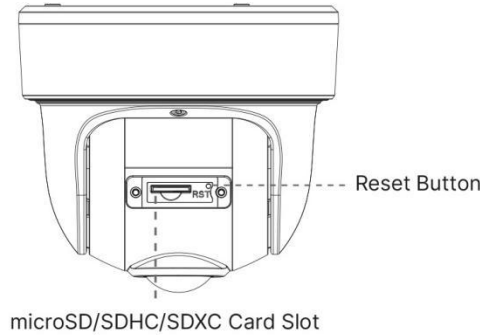

AI 180° Panoramic Mini Dome Network Camera

Intelligent Analytics	Video Analysis	Region Entrance, Region Exiting, Advanced Motion Detection, Tamper Detection, Line Crossing, Loitering, Object Left, Object Removed
	People Counting& Report	Count the number of people entering or exiting, up to 4 detection areas for regional people counting
System	Storage	Support microSD/SDHC/SDXC Card Local Storage, up to 256G
	Advanced Function	Heat Map, BLC, HLC, 2D DNR, 3D DNR, Defog, AWB, IP Address Filtering, AGC, Anti-flicker, Corridor Mode, Deblur, Watermark
	SIP/VoIP Support	Yes, Voice & Video-over-IP
	Event Trigger	Motion Detection, Network Disconnection, Audio Alarm, etc.
	Event Action	FTP Upload, SMTP Upload, SD Card Record, SIP Phone, HTTP Notification, etc.
	System Compatibility	ONVIF Profile G & Q & S & T, API
General	Working Temperature	-40°C~60°C
	Working Humidity	0~95%(Non-condensing)
	Power Supply	PoE (802.3af) / DC 12V ± 10%
	Power Consumption	7W MAX 10W MAX (With IR on)
	Weather Proof	Up to IP67-rated for Weather-resistant Performance
	Housing	Vandal-proof IK10-rated Metal Housing
	Weight	853g
	Dimensions	Φ127mmX107mm
	Warranty	3/5 Years

V8.03

AI 180° Panoramic Mini Dome Network Camera

Structure Diagrams

Units: mm

Accessories Support

A01 Pole Mount

Weight: 720g
Dimensions: 170*51.5*152.6mm

A03 External Corner Bracket

Weight: 900g
Dimensions: 170*152.5*76.3mm

A71 Wall Mount

Weight: 530g
Dimensions: 162*124*78 mm

Milesight | www.milesight.com

Contact Us: sales@milesight.com support@milesight.com

Add: 220 NE 51st Street, Oakland Park, Florida 33334, USA
Tel: +1-800-561-0485